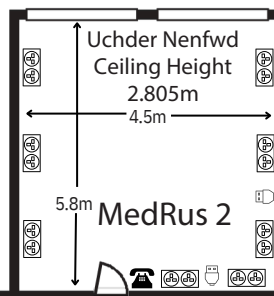

# MedRus

Conference  
Centre

**Allwedd  
Key**

Soced Trydan Dwbl  
Double Electric Sockets

Soced Trydan Sengl  
Single Electric Sockets

Soced Data  
Data Socket

Ffôn  
Telephone

Balconi / Llwybr  
Balcony / Walkway

**Dimensiynau Drws  
Door Dimensions**

- Medrus**  
1.97m x 1.52m
- Medrus 1**  
1.95m x 1.48m
- Medrus 2**  
1.97m x 0.94m
- Medrus 3**  
1.97m x 0.94m
- Medrus 4**  
2.0m x 1.25m

WC  
Derbyniad Gwrthwyneb  
Opposite Reception

**Sylwer, mae mesuriadau'n gywir, diagram i beidio â graddio.  
Please note, measurements are correct, diagram not to scale.**