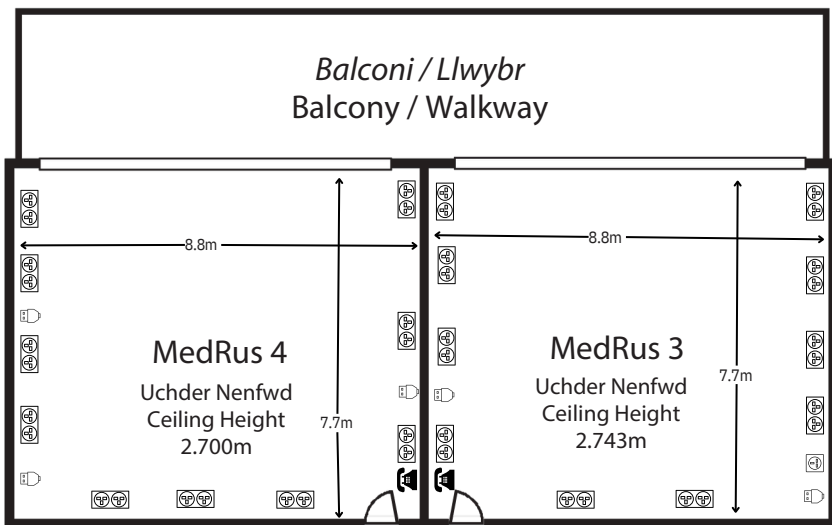

# MedRus

Conference  
Centre

**Allwedd  
Key**

Soced Trydan Dwbl  
Double Electric Sockets

Soced Trydan Sengl  
Single Electric Sockets

Soced Data  
Data Socket

Ffôn  
Telephone

Balconi / Llwybr  
Balcony / Walkway

**Dimensiynau Drws  
Door Dimensions**

- Medrus**  
1.97m x 1.52m
- Medrus 1**  
1.95m x 1.48m
- Medrus 2**  
1.97m x 0.94m
- Medrus 3**  
1.97m x 0.94m
- Medrus 4**  
2.0m x 1.25m

WC  
Derbyniad Gwrthwyneb  
Opposite Reception

**Sylwer, mae mesuriadau'n gywir, diagram i beidio â graddio.  
Please note, measurements are correct, diagram not to scale.**