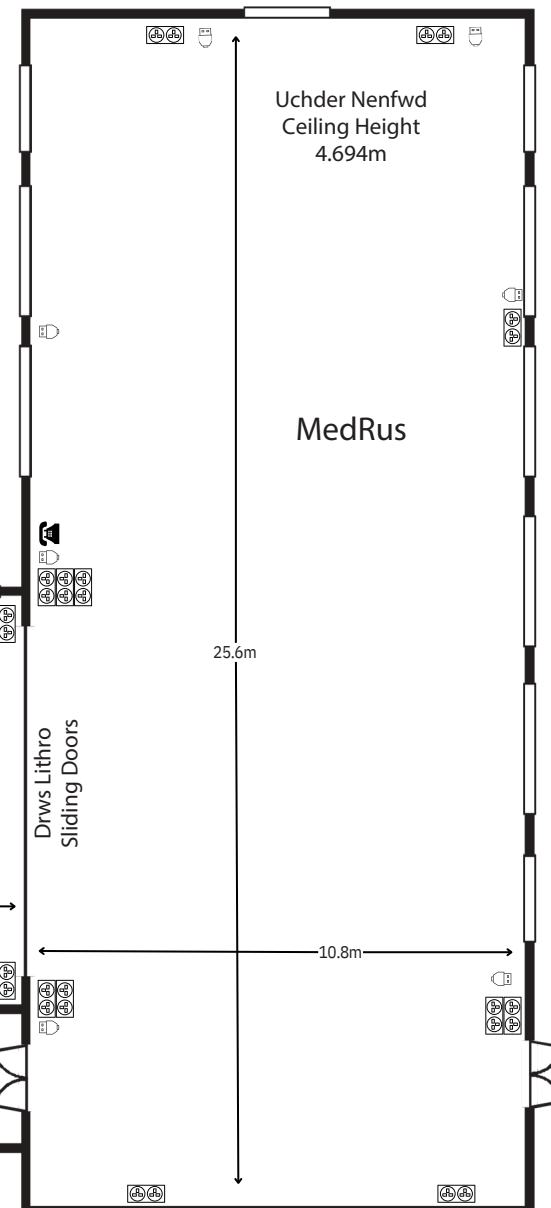

# MedRus

Conference  
Centre

**Allwedd  
Key**

Soced Trydan Dwbl  
Double Electric Sockets

Soced Trydan Sengl  
Single Electric Sockets

Soced Data  
Data Socket

Ffôn  
Telephone

Balconi / Llwybr  
Balcony / Walkway

**Dimensiynau Drws  
Door Dimensions**

- Medrus**  
1.97m x 1.52m
- Medrus 1**  
1.95m x 1.48m
- Medrus 2**  
1.97m x 0.94m
- Medrus 3**  
1.97m x 0.94m
- Medrus 4**  
2.0m x 1.25m

WC  
Derbyniad Gwrthwyneb  
Opposite Reception

**Sylwer, mae mesuriadau'n gywir, diagram i beidio â graddio.  
Please note, measurements are correct, diagram not to scale.**