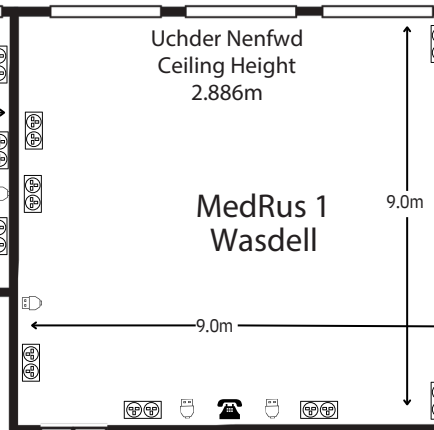

# MedRus

Conference  
Centre

**Allwedd  
Key**

Soced Trydan Dwbl  
Double Electric Sockets

Soced Trydan Sengl  
Single Electric Sockets

Soced Data  
Data Socket

Ffôn  
Telephone

Balconi / Llwybr  
Balcony / Walkway

**Dimensiynau Drws  
Door Dimensions**

- Medrus**  
1.97m x 1.52m
- Medrus 1**  
1.95m x 1.48m
- Medrus 2**  
1.97m x 0.94m
- Medrus 3**  
1.97m x 0.94m
- Medrus 4**  
2.0m x 1.25m

WC  
Derbyniad Gwrthwyneb  
Opposite Reception