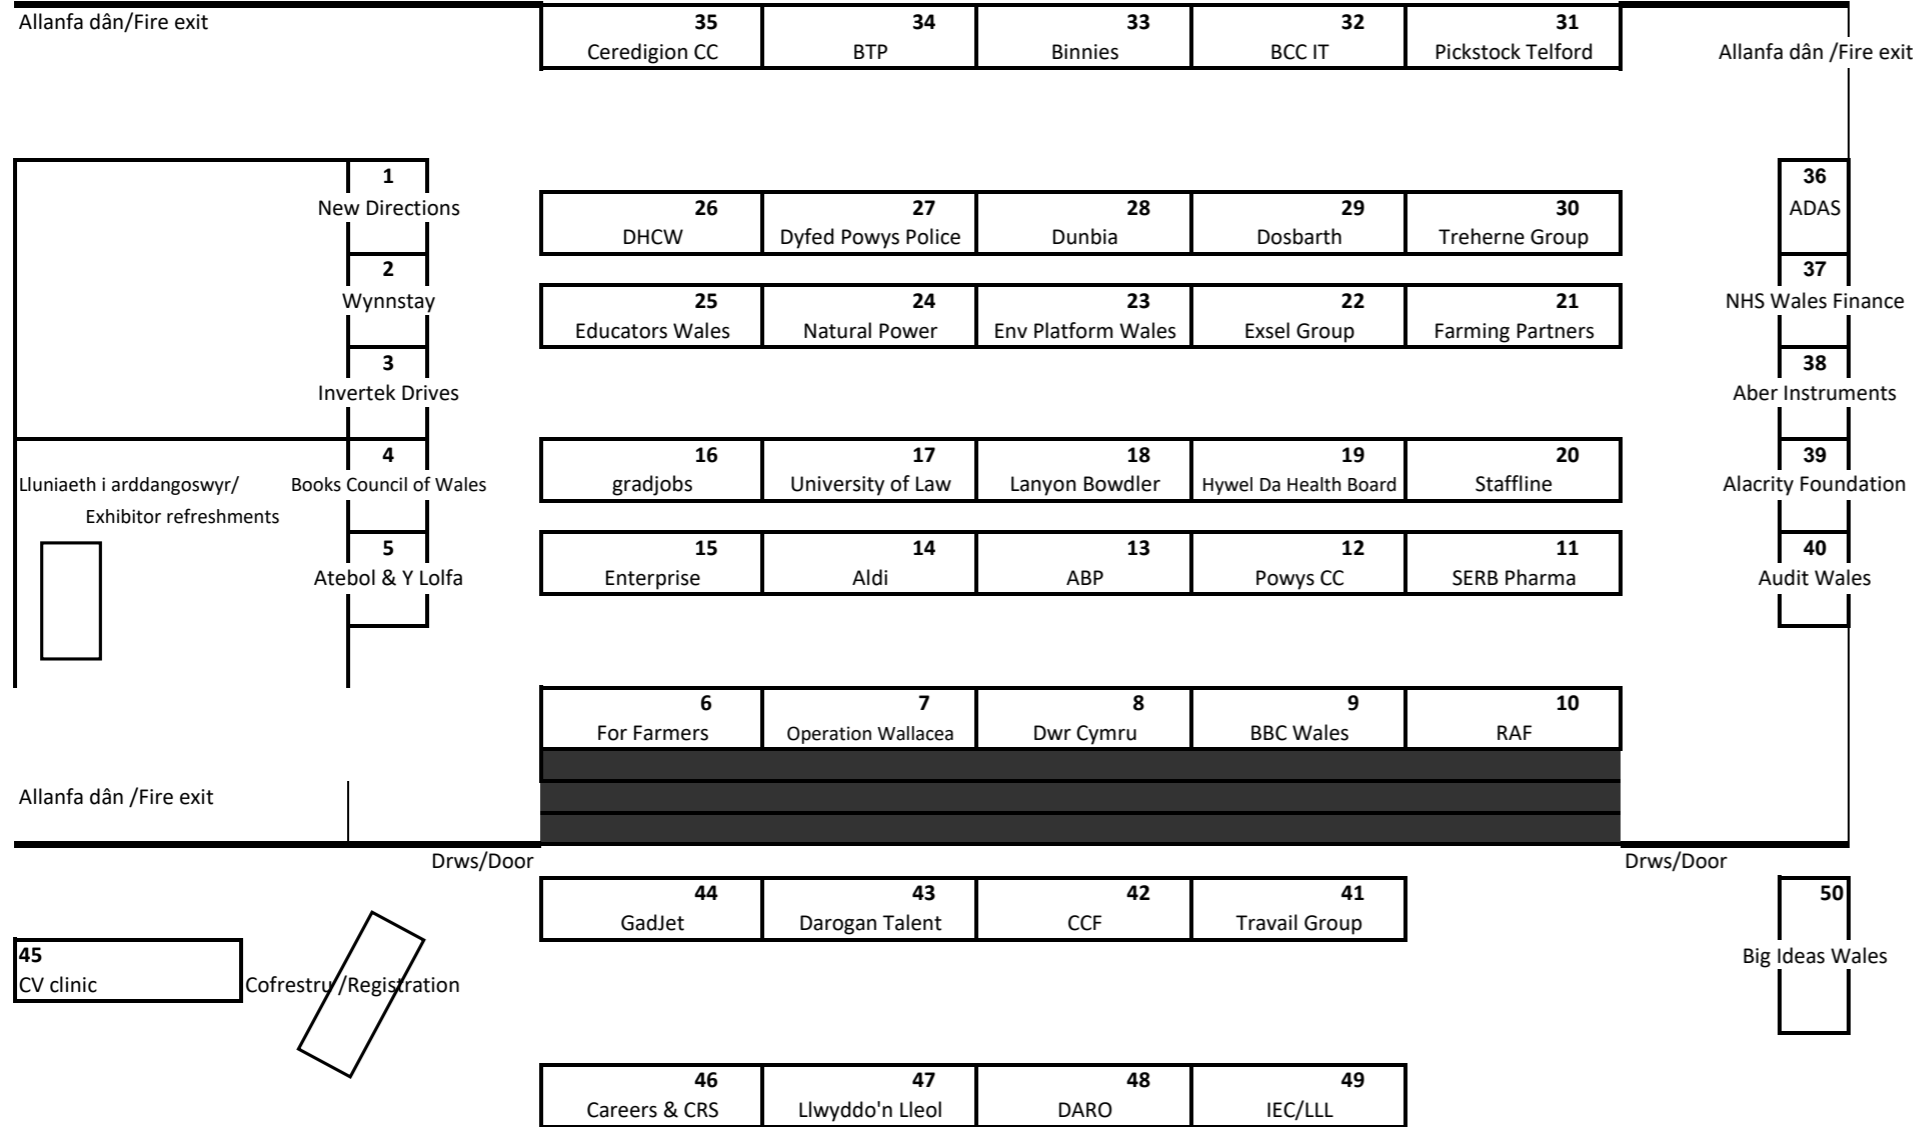

Ffair gyrfaoedd Hydref 2024 - Cynllun Llwr Autumn Careers Fair 2024 - Floorplan

Ardal Dadlwytho/Unloading Area

WAL LLWYFAN / STAGE WALL

Organisations by A-Z		Stand nos					
ABER Instruments	38	Careers Service	46	Enterprise Mobility	15	NHS Wales Finance Academ	37
ABP Beef	13	CCF	42	Environment Platform Wales	23	Operation Wallacea	7
ADAS UK	36	Ceredigion CC	35	Exsel Group	22	Pickstock Telford	31
Alacrity Foundation	39	CRS	46	Farming Partners	21	Powys County Council	12
ALDI	14	CV Clinic	45	For Farmers	6	RAF	10
Atebol	5	DARO at AU	48	Gadjet	44	SERB Pharmaceuticals	11
Audit Wales	40	Darogan Talent	43	Graduate-jobs.com	16	Staffline	20
BBC Wales	9	Digital Health & Care Wales	26	Hywel Da UHB	19	TESOL at AU	49
BCCIT	32	Dosbarth Cyf Cymru	29	Invertek Drives	3	Travail Group	41
Big Ideas Wales	50	Dŵr Cymru	8	Lanyon Bowdler	18	Treherne Group	30
Binnies UK	33	Dyfed Powys Police	27	Lifelong Learning at AU	49	University of Law	17
Books Council of Wales	4	Educators Wales	25	Llwyddo'n Lleol	47	Wynnstay Group	2
British Transport Police	34	Enterprise at AU	50	Natural Power	24	Y Lolfa	5
				New Directions	1		